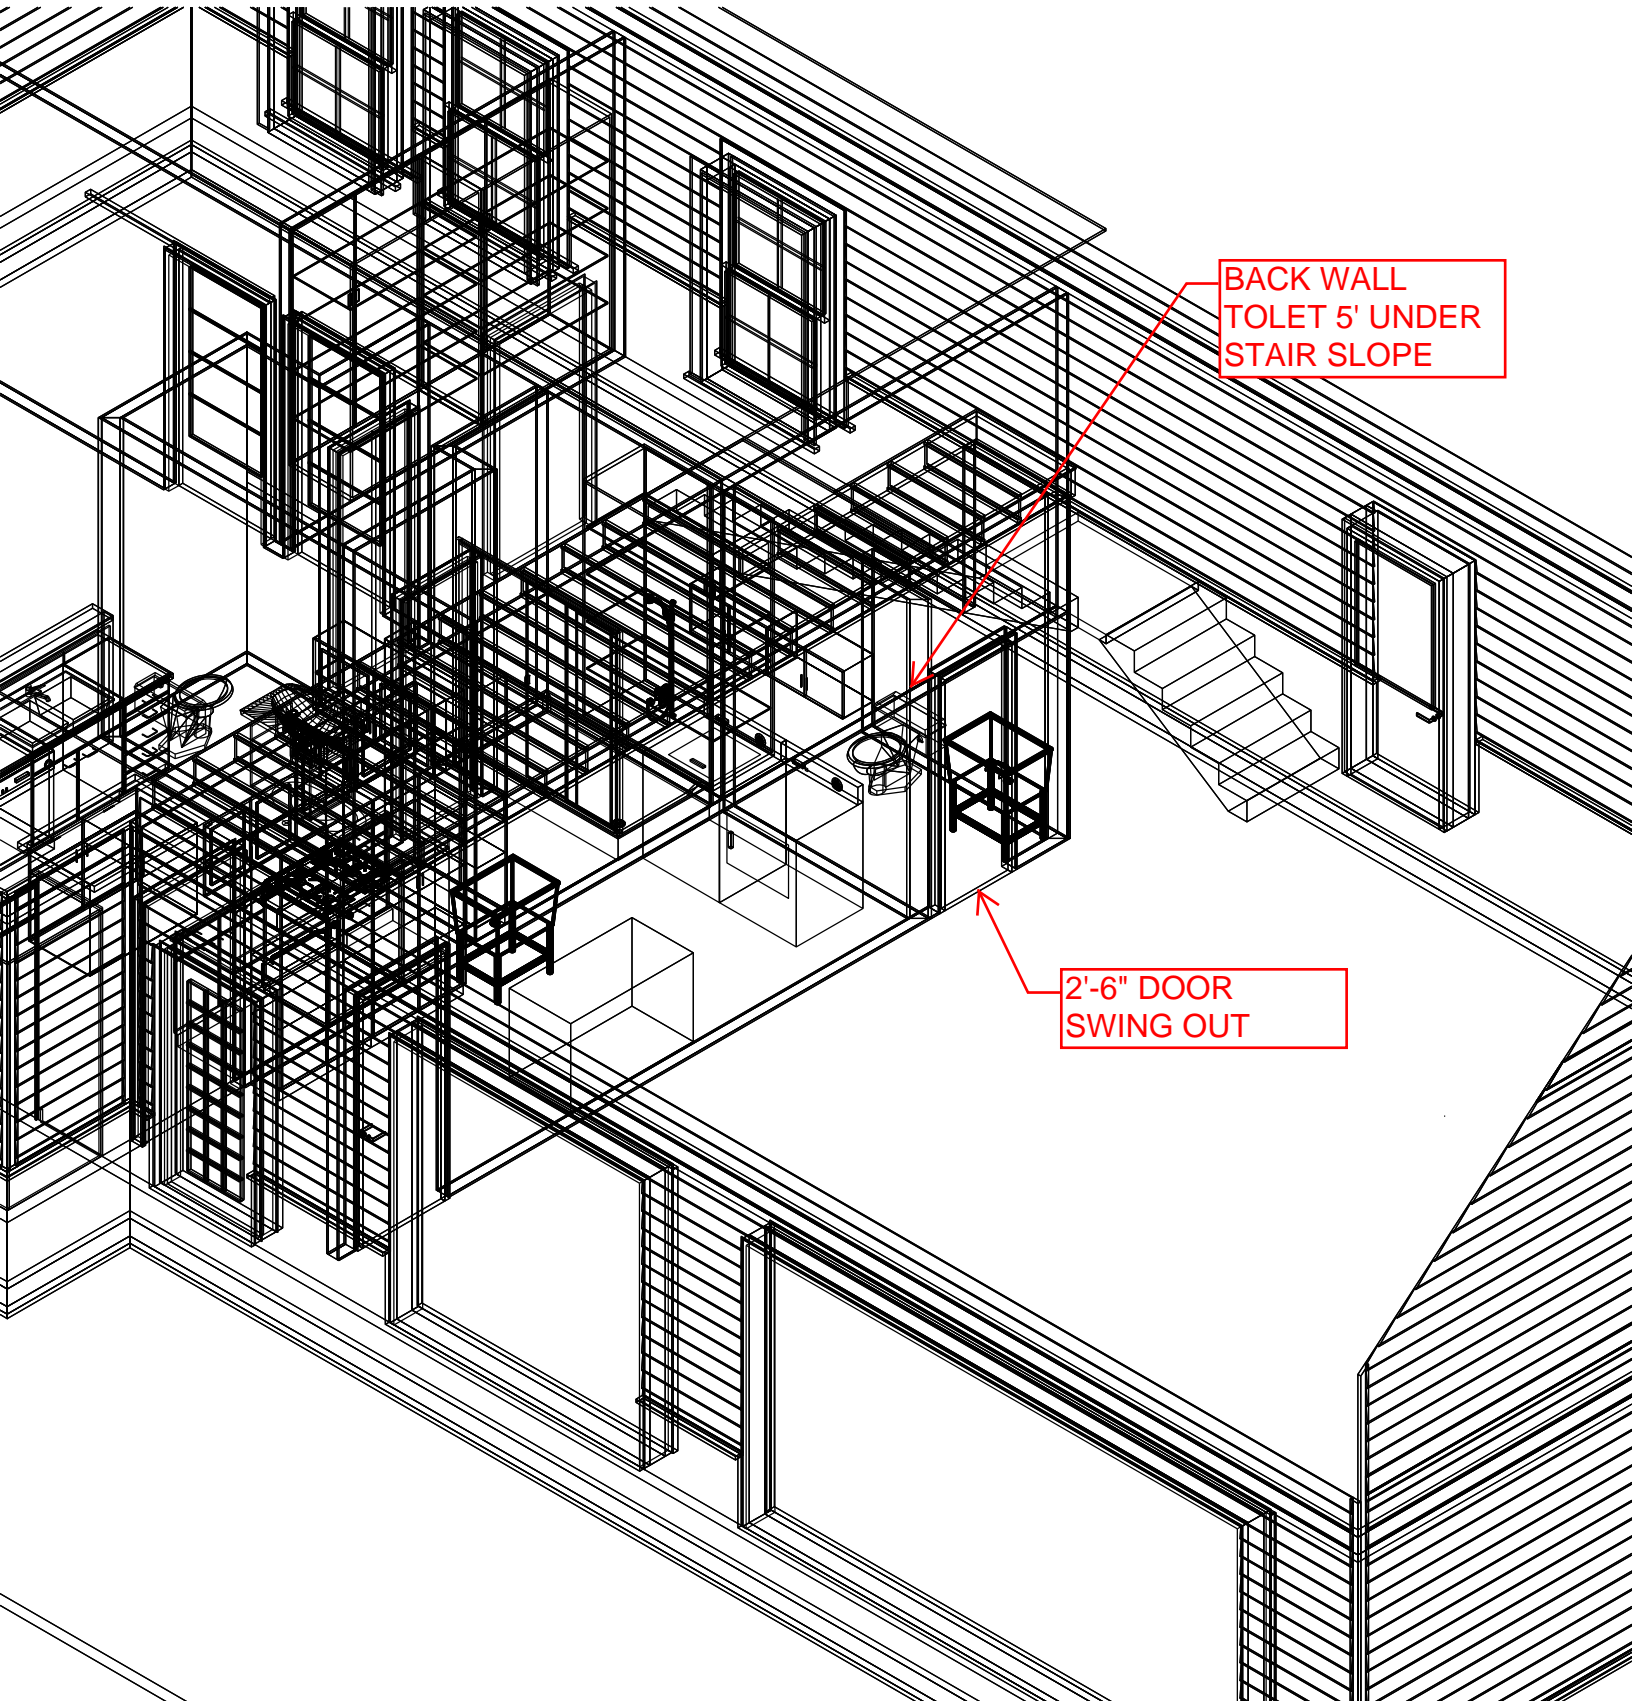

this awning window would all for the chimney effect to draw from the all season room as well

Awning window open to create chimney effect ventilation out of attic

Timber frame elements will allow for fan mount and lighting options with the SIP roof panels offer vaulted ceiling

BACK WALL
TOILET 5' UNDER
STAIR SLOPE

2'-6" DOOR
SWING OUT