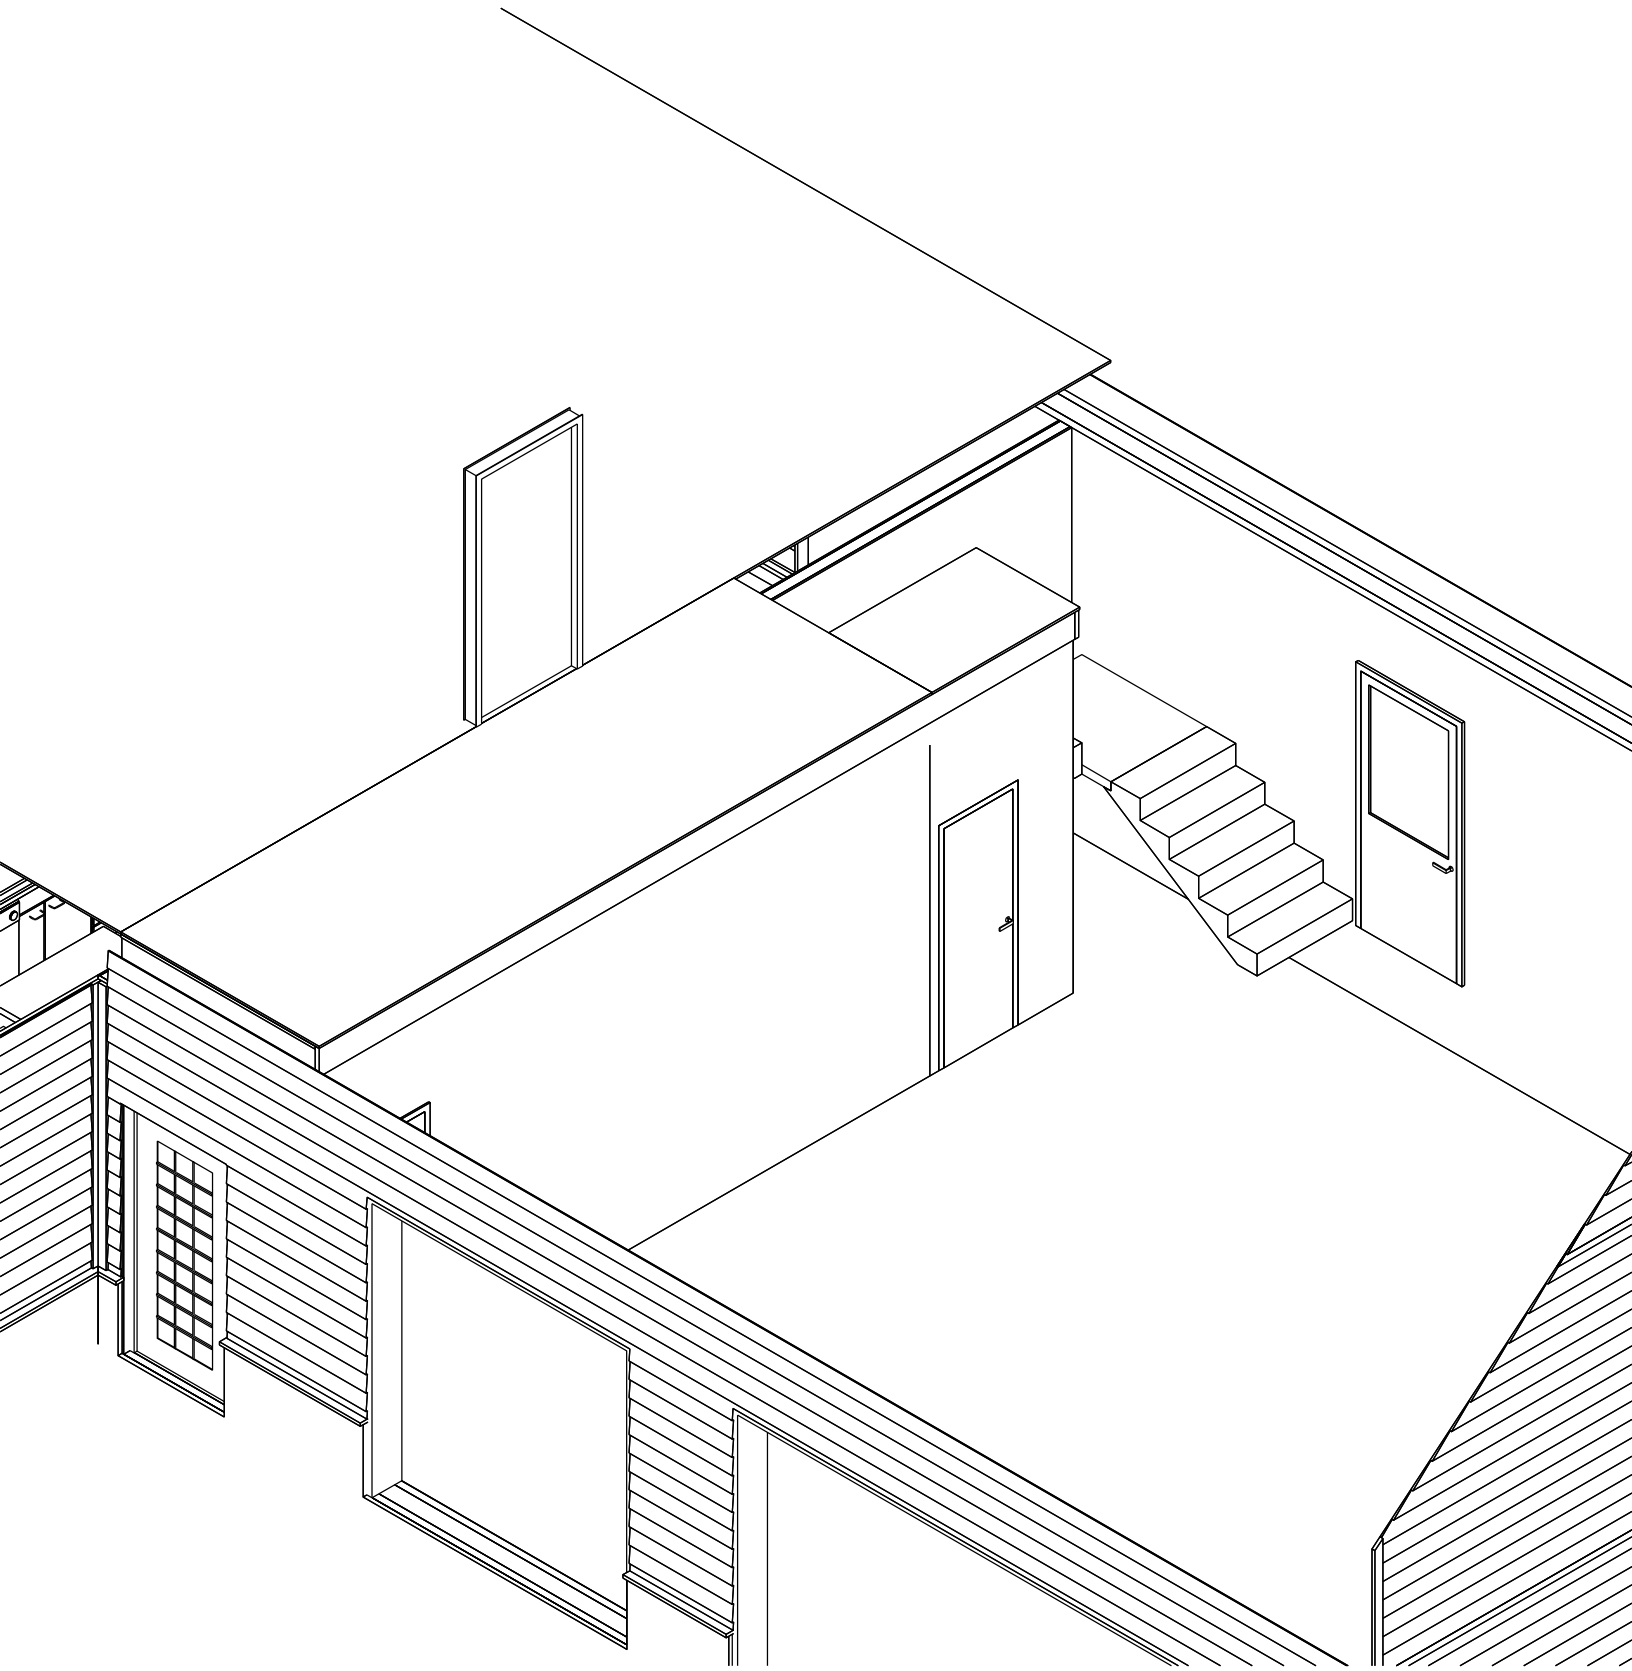

this awning window would all for the chimney effect to draw from the all season room as well

Awning window open to create chimney effect ventilation out of attic

Timber frame elements will allow for fan mount and lighting options with the SIP roof panels offer vaulted ceiling

BACK WALL
TOILET 5' UNDER
STAIR SLOPE

2'-6" DOOR
SWING OUT