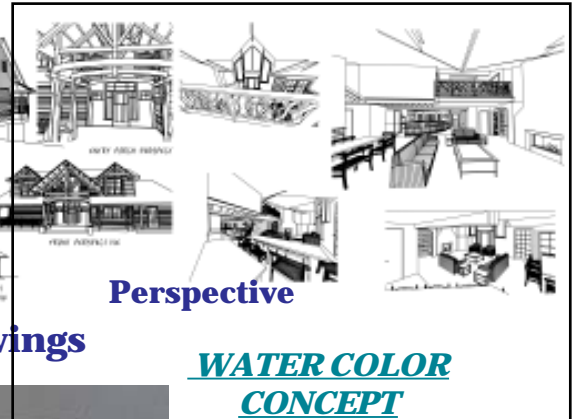

BIM ENABLE GREEN DESIGN

BIM Enable Overview Page

CONCEPT DESIGN

Perspective

Sketch Study

Sketches

Home Design Project Page

Retreat Home Design

Line Drawings

Perspective

**WATER COLOR
CONCEPT**

DESIGN STUDIES

Design Studies Project Page

Color & Material Study

Space Connections

Perspective Sections

Water Color Study

ANIMATION

Link to Web Content

Design Image Walk

Animation Page

SIMULATIONS

Isometric Views

Details Explored